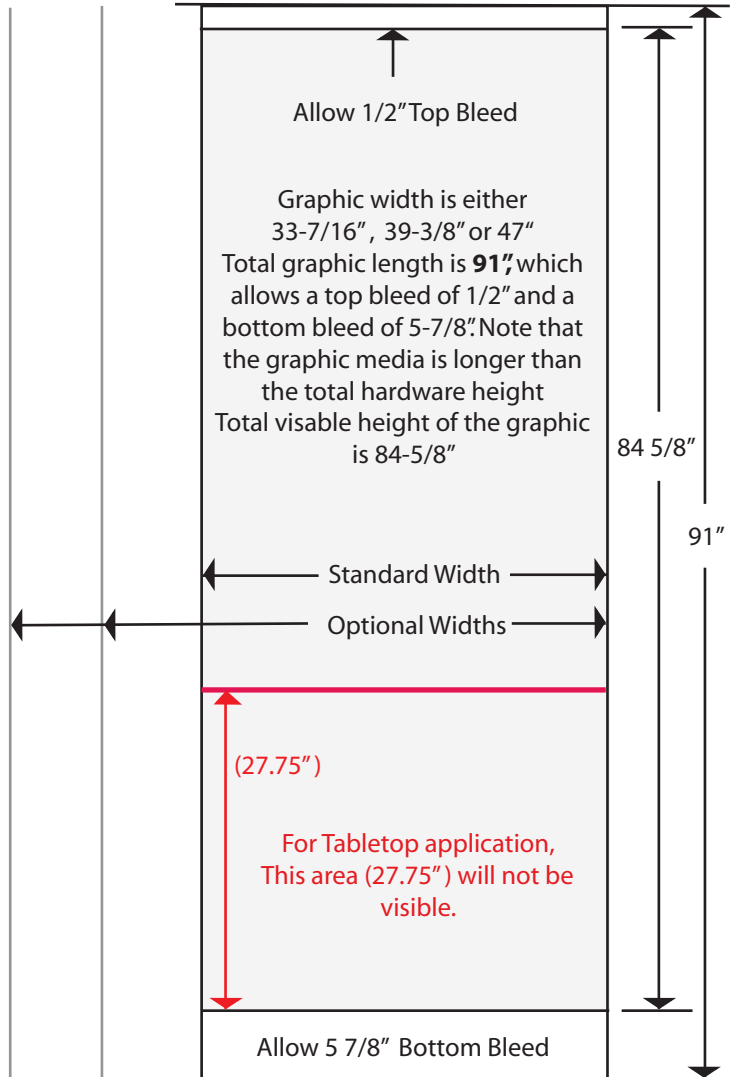

OUR ONLY LIMITATION IS YOUR
IMAGINATION!

Graphics Specs for Roll Up Classic

Available Widths: 33-7/16" (standard), 39-3/8" and 47"

Overall Height of Graphic (for either Width): 91" (see notes)

Visible Height of Graphic (for either width): 84-5/8" (see notes)

Trade Show Graphics

Banner Stands & Retractable Displays

Banners

Vehicle graphics

just...think big